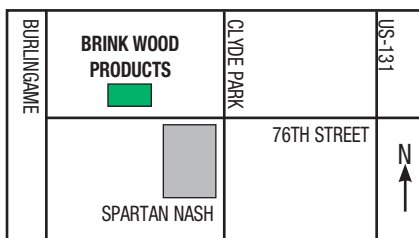

Approximately 1 Mile West of US-131 Expressway on 76th Street

Mon. - Fri. 8:00 a.m. - 5:30 p.m.

Extended Hours:

Fridays: 4/7/17 - 5/26/17
8:00 a.m. - 6:30 p.m.
Saturdays: 4/8/17 - 5/27/17
8:00 a.m. - 4:00 p.m.
Saturdays: 6/3/17 - 7/1/17
8:00 a.m. - 2:00 p.m.
Saturdays: 7/8/17 - 9/2/17
8:00 a.m. - Noon

Our front end loader is available during these hours.
In case of inclement weather, hours may vary.
All loads must be tarped when leaving our yard.

WE WILL DELIVER DAYTIME OR EVENING

TO ANY ONE LOCATION IN THE
GRAND RAPIDS AREA AT ABOVE
PRICES PLUS A $45.00
DELIVERY CHARGE.

Please call for delivery pricing to
outlying areas.

Limited delivery area for soil,
sand & aggregate

We reserve the right to add a fuel surcharge pending market conditions.